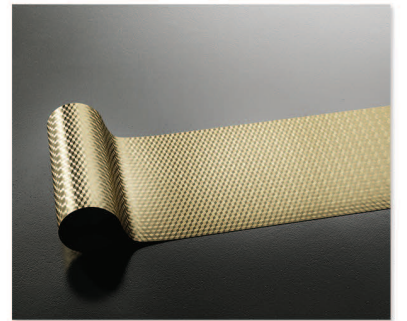

## PVC / ABS Edge Band

Unicolour

Woodgrains

Fantasy

Silvery

Paintable

3D

Platinum