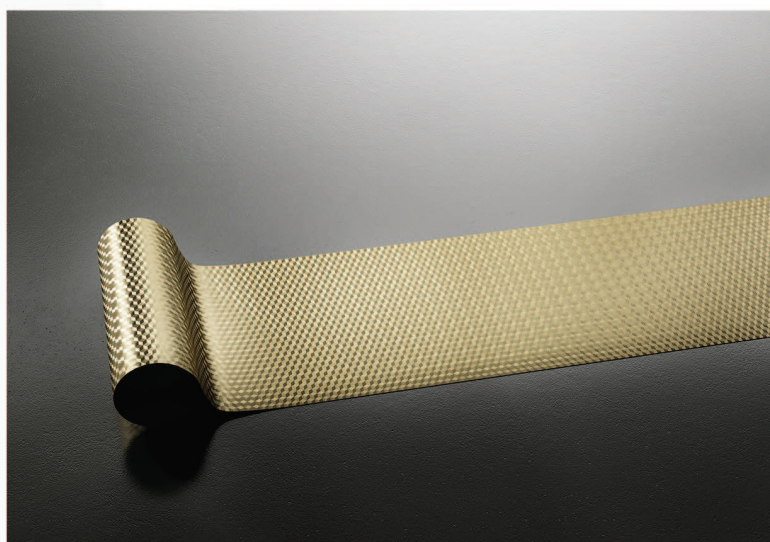

Platinum Series

If a designer wants to reach his desired result without changing the whole furniture, but only through a simple touch. Platinum will be there.

8001 - Gold Mirror