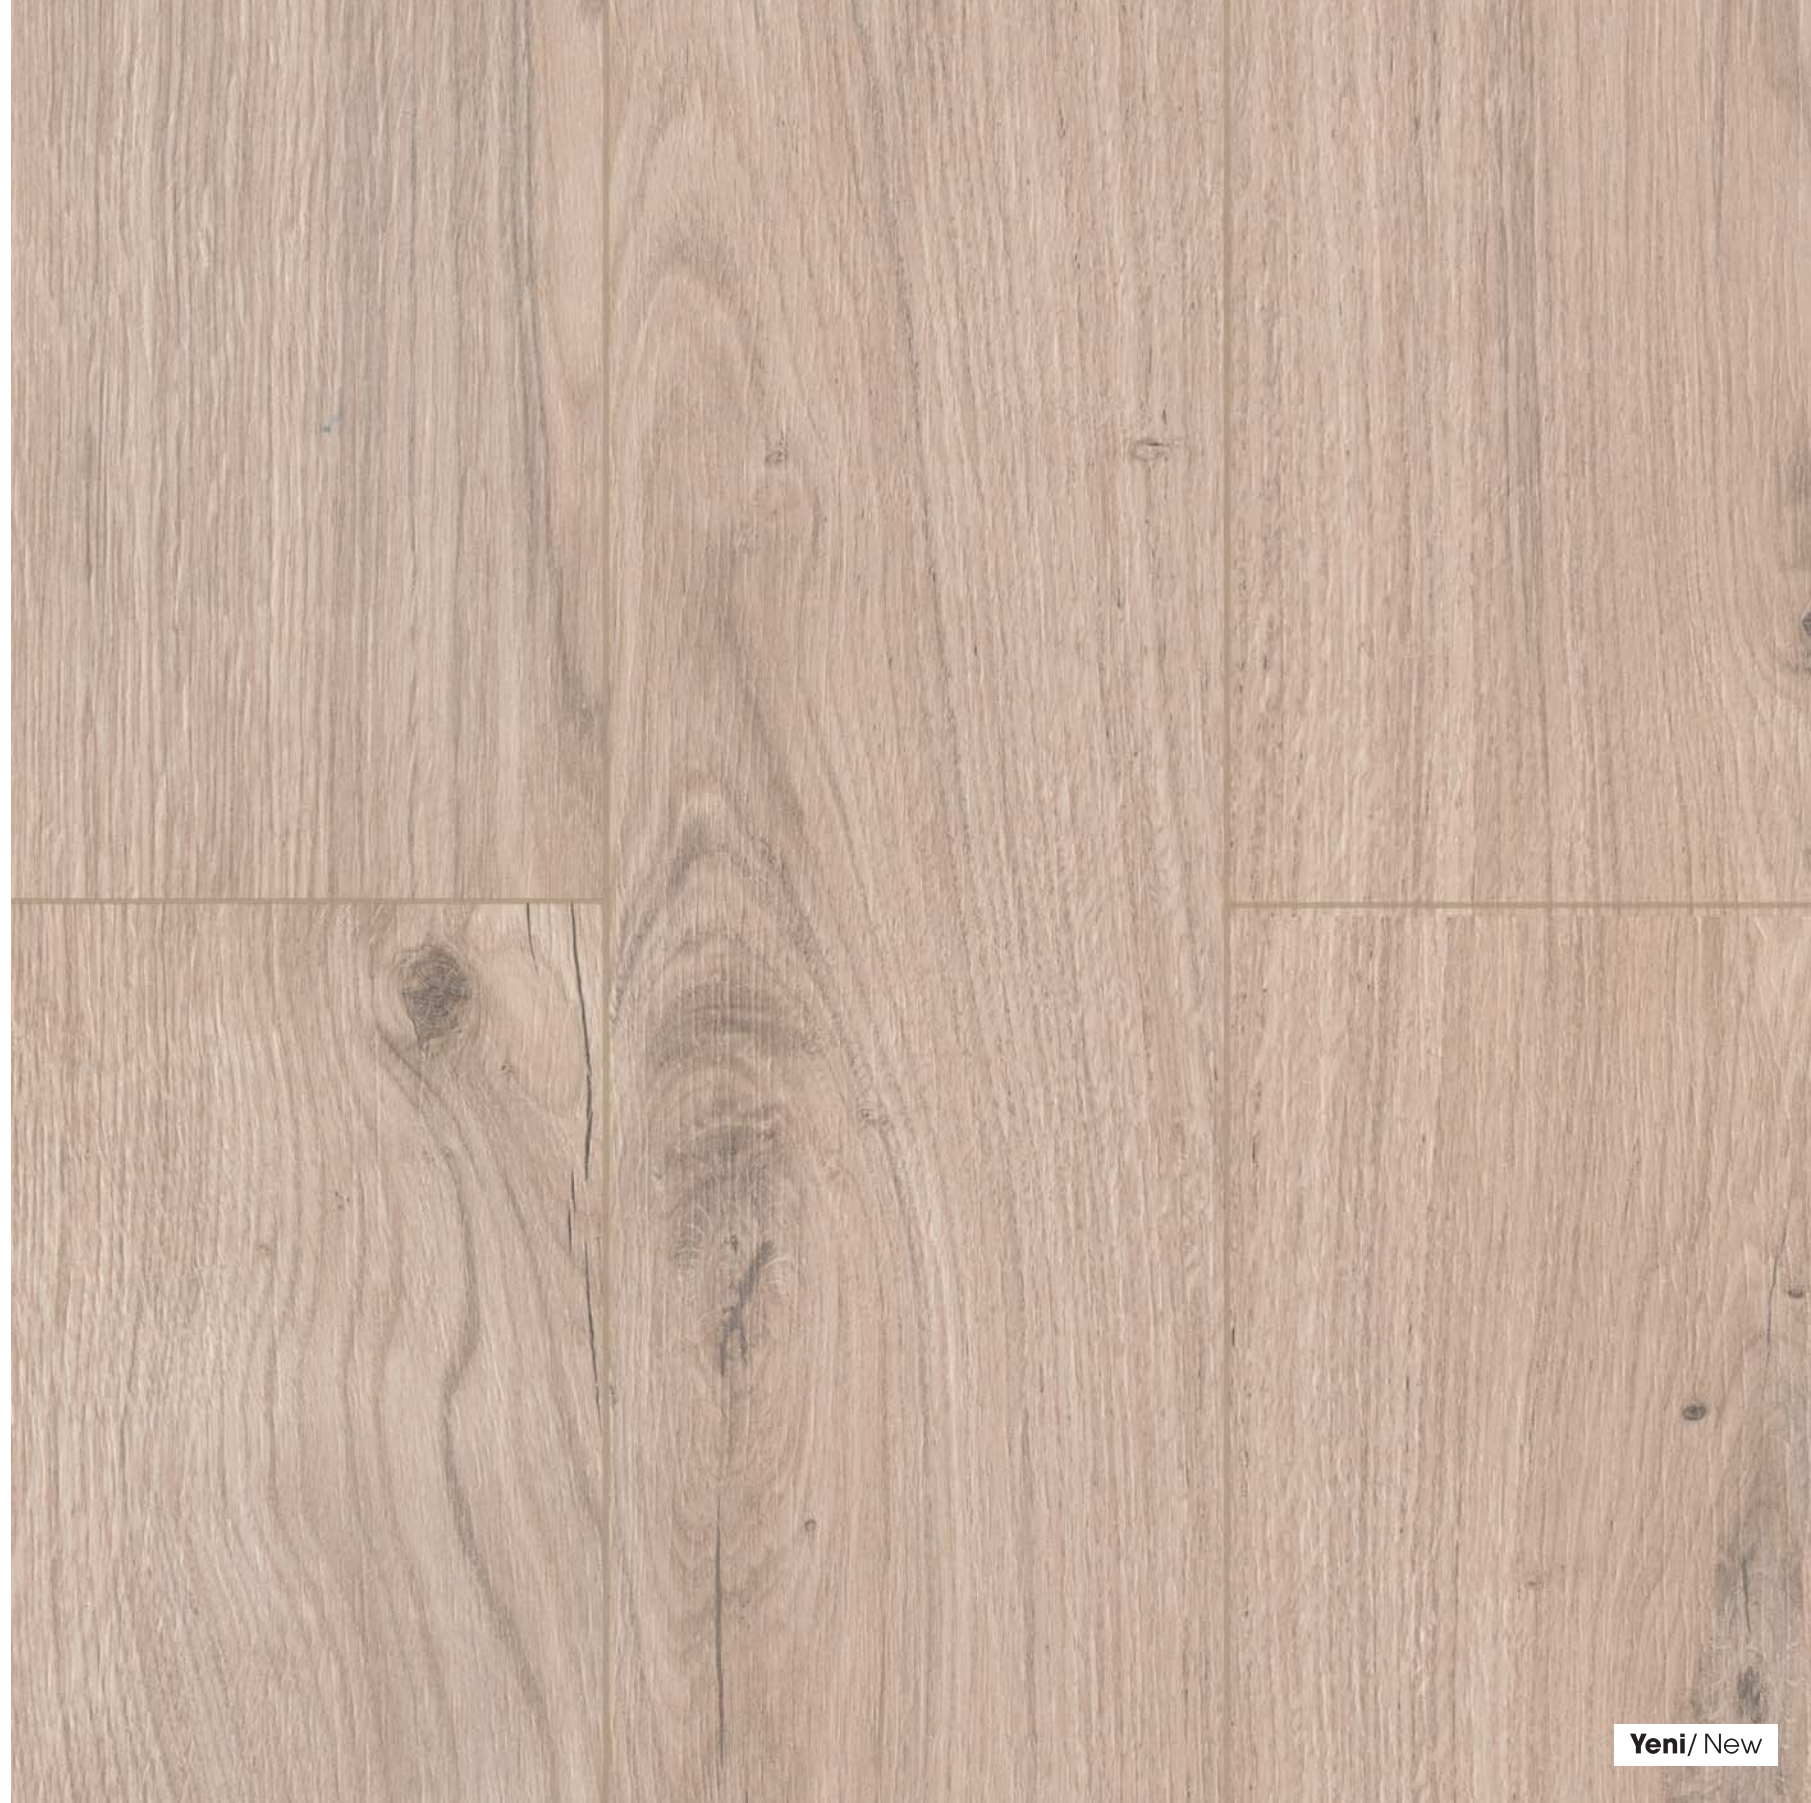

FE004 TARABYA

Yeni/ New

FE005 NİŞANTAŞI