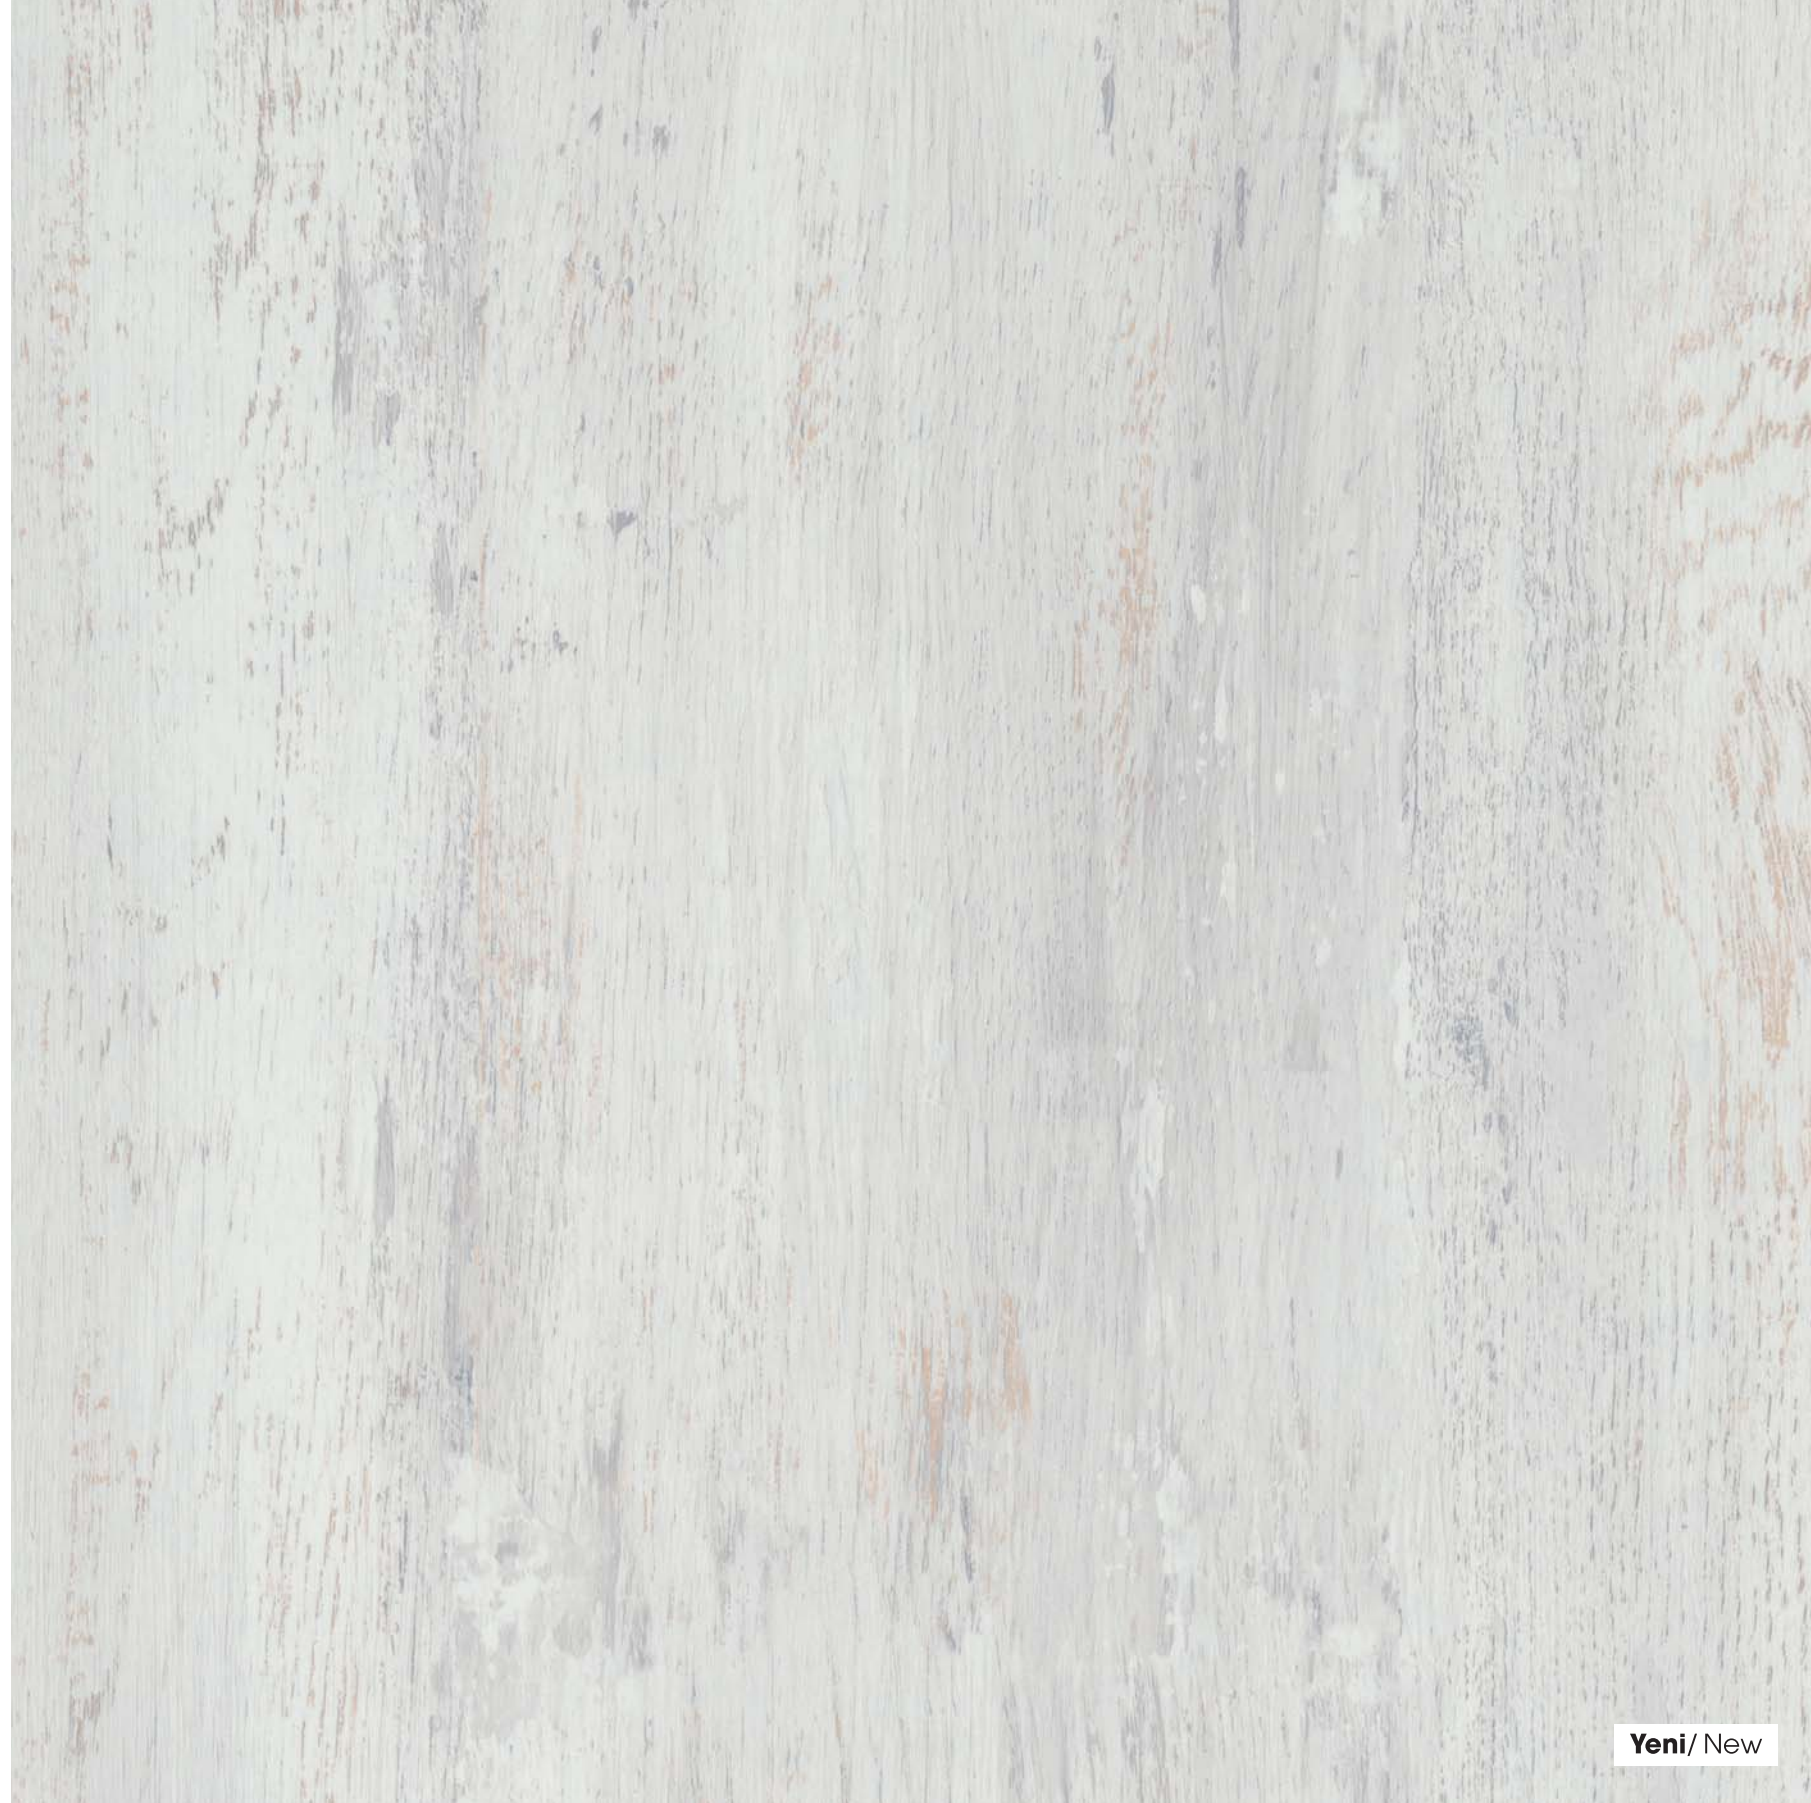

FLOORPAN **NATURAL**

Yeni/ New